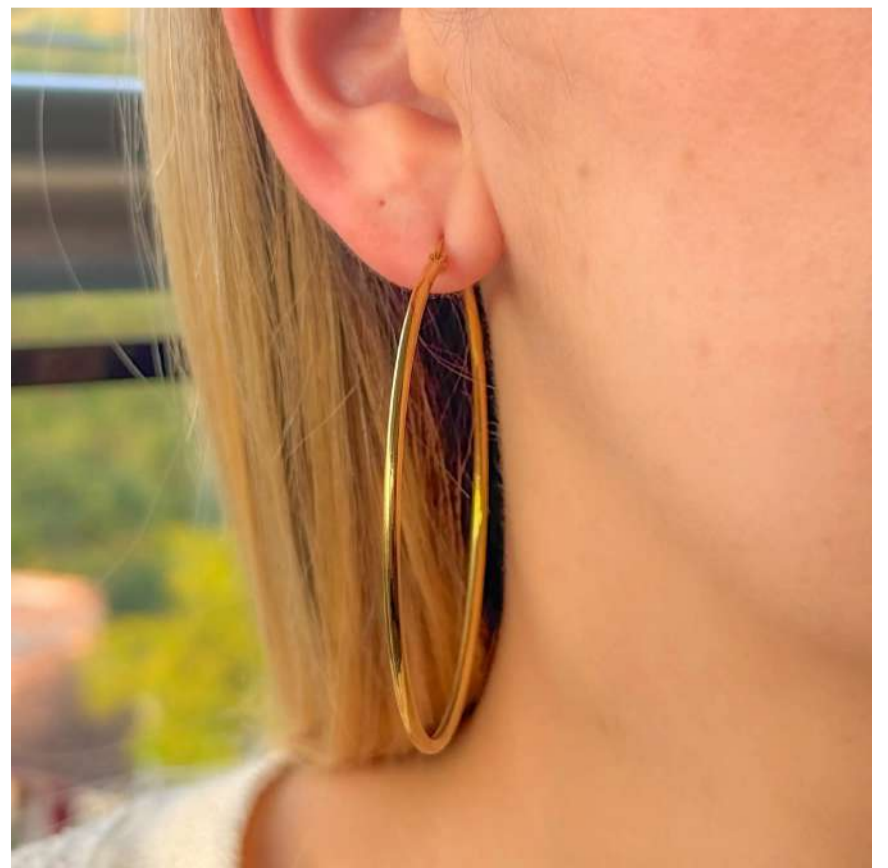

CB566 - Covergold -
Candonga Gato 2.5 cm
\$ 7.740

CB567 - Covergold -
Candonga corazón 1.5 cm
\$ 7.740

CB569 - Covergold -
Candonga corazón 2.2 cm
\$ 7.740

LL305 - Covergold -
Topos virgen Guadalupe
\$ 6.900